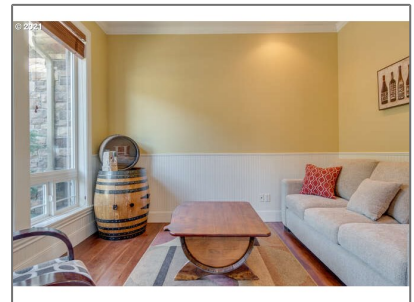

### Basic [Details](#)

Property Type:	<b>Residential</b>
Listing Type:	<b>For Sale</b>
Listing ID:	<b>20470690</b>
Price:	<b>\$1,200,000</b>
Bedrooms:	<b>4</b>
Bathrooms:	<b>4</b>
Partial Bathrooms:	<b>0</b>
Square Footage:	<b>95,832 Sqft</b>
Year Built:	<b>2004</b>
Lot Area:	<b>2.20 Acre</b>
Status:	<b>Sold</b>